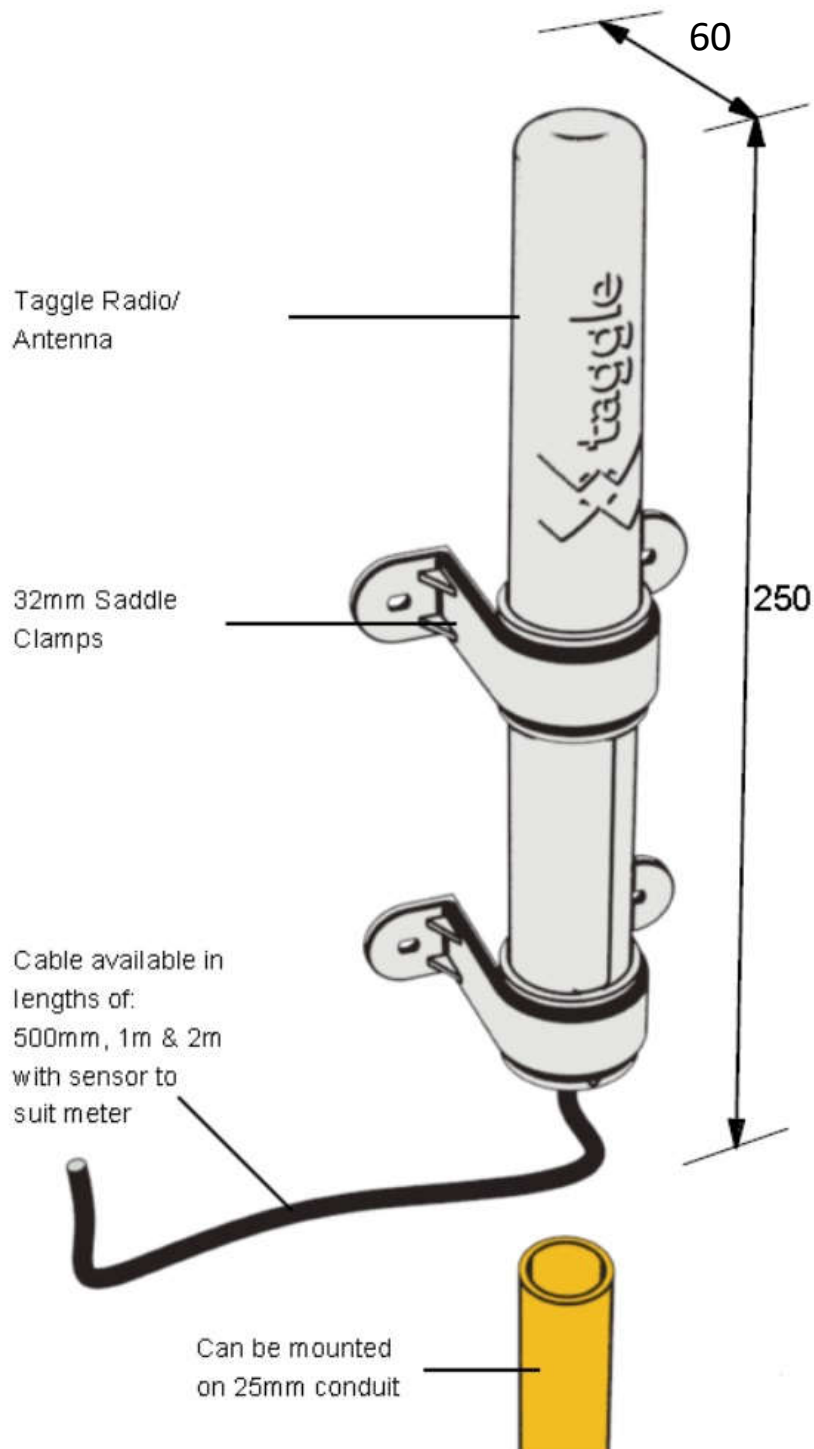

Taggle Systems Pty Ltd

Level 3, 189 Kent Street, Sydney, NSW 2000

Telephone: +61 2 8999 1919 Email: enquiries@taggle.com.au